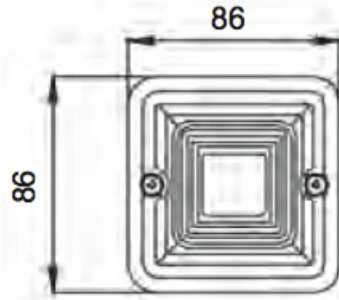

DEROW-04 Product Data Sheet

Local Status/Alarm Indicators

Rated Voltage	12V DC
Flash Rate	2Hz
Operational Temperature	-25c to 55c
Protection System	IP66
Light Source	5 High Output LED's
Alarm Tones	10
Colour	RAL 3000 (Flame Red)
Sound Level	106 dB (A)
Volume Control	Yes
Weight	300g